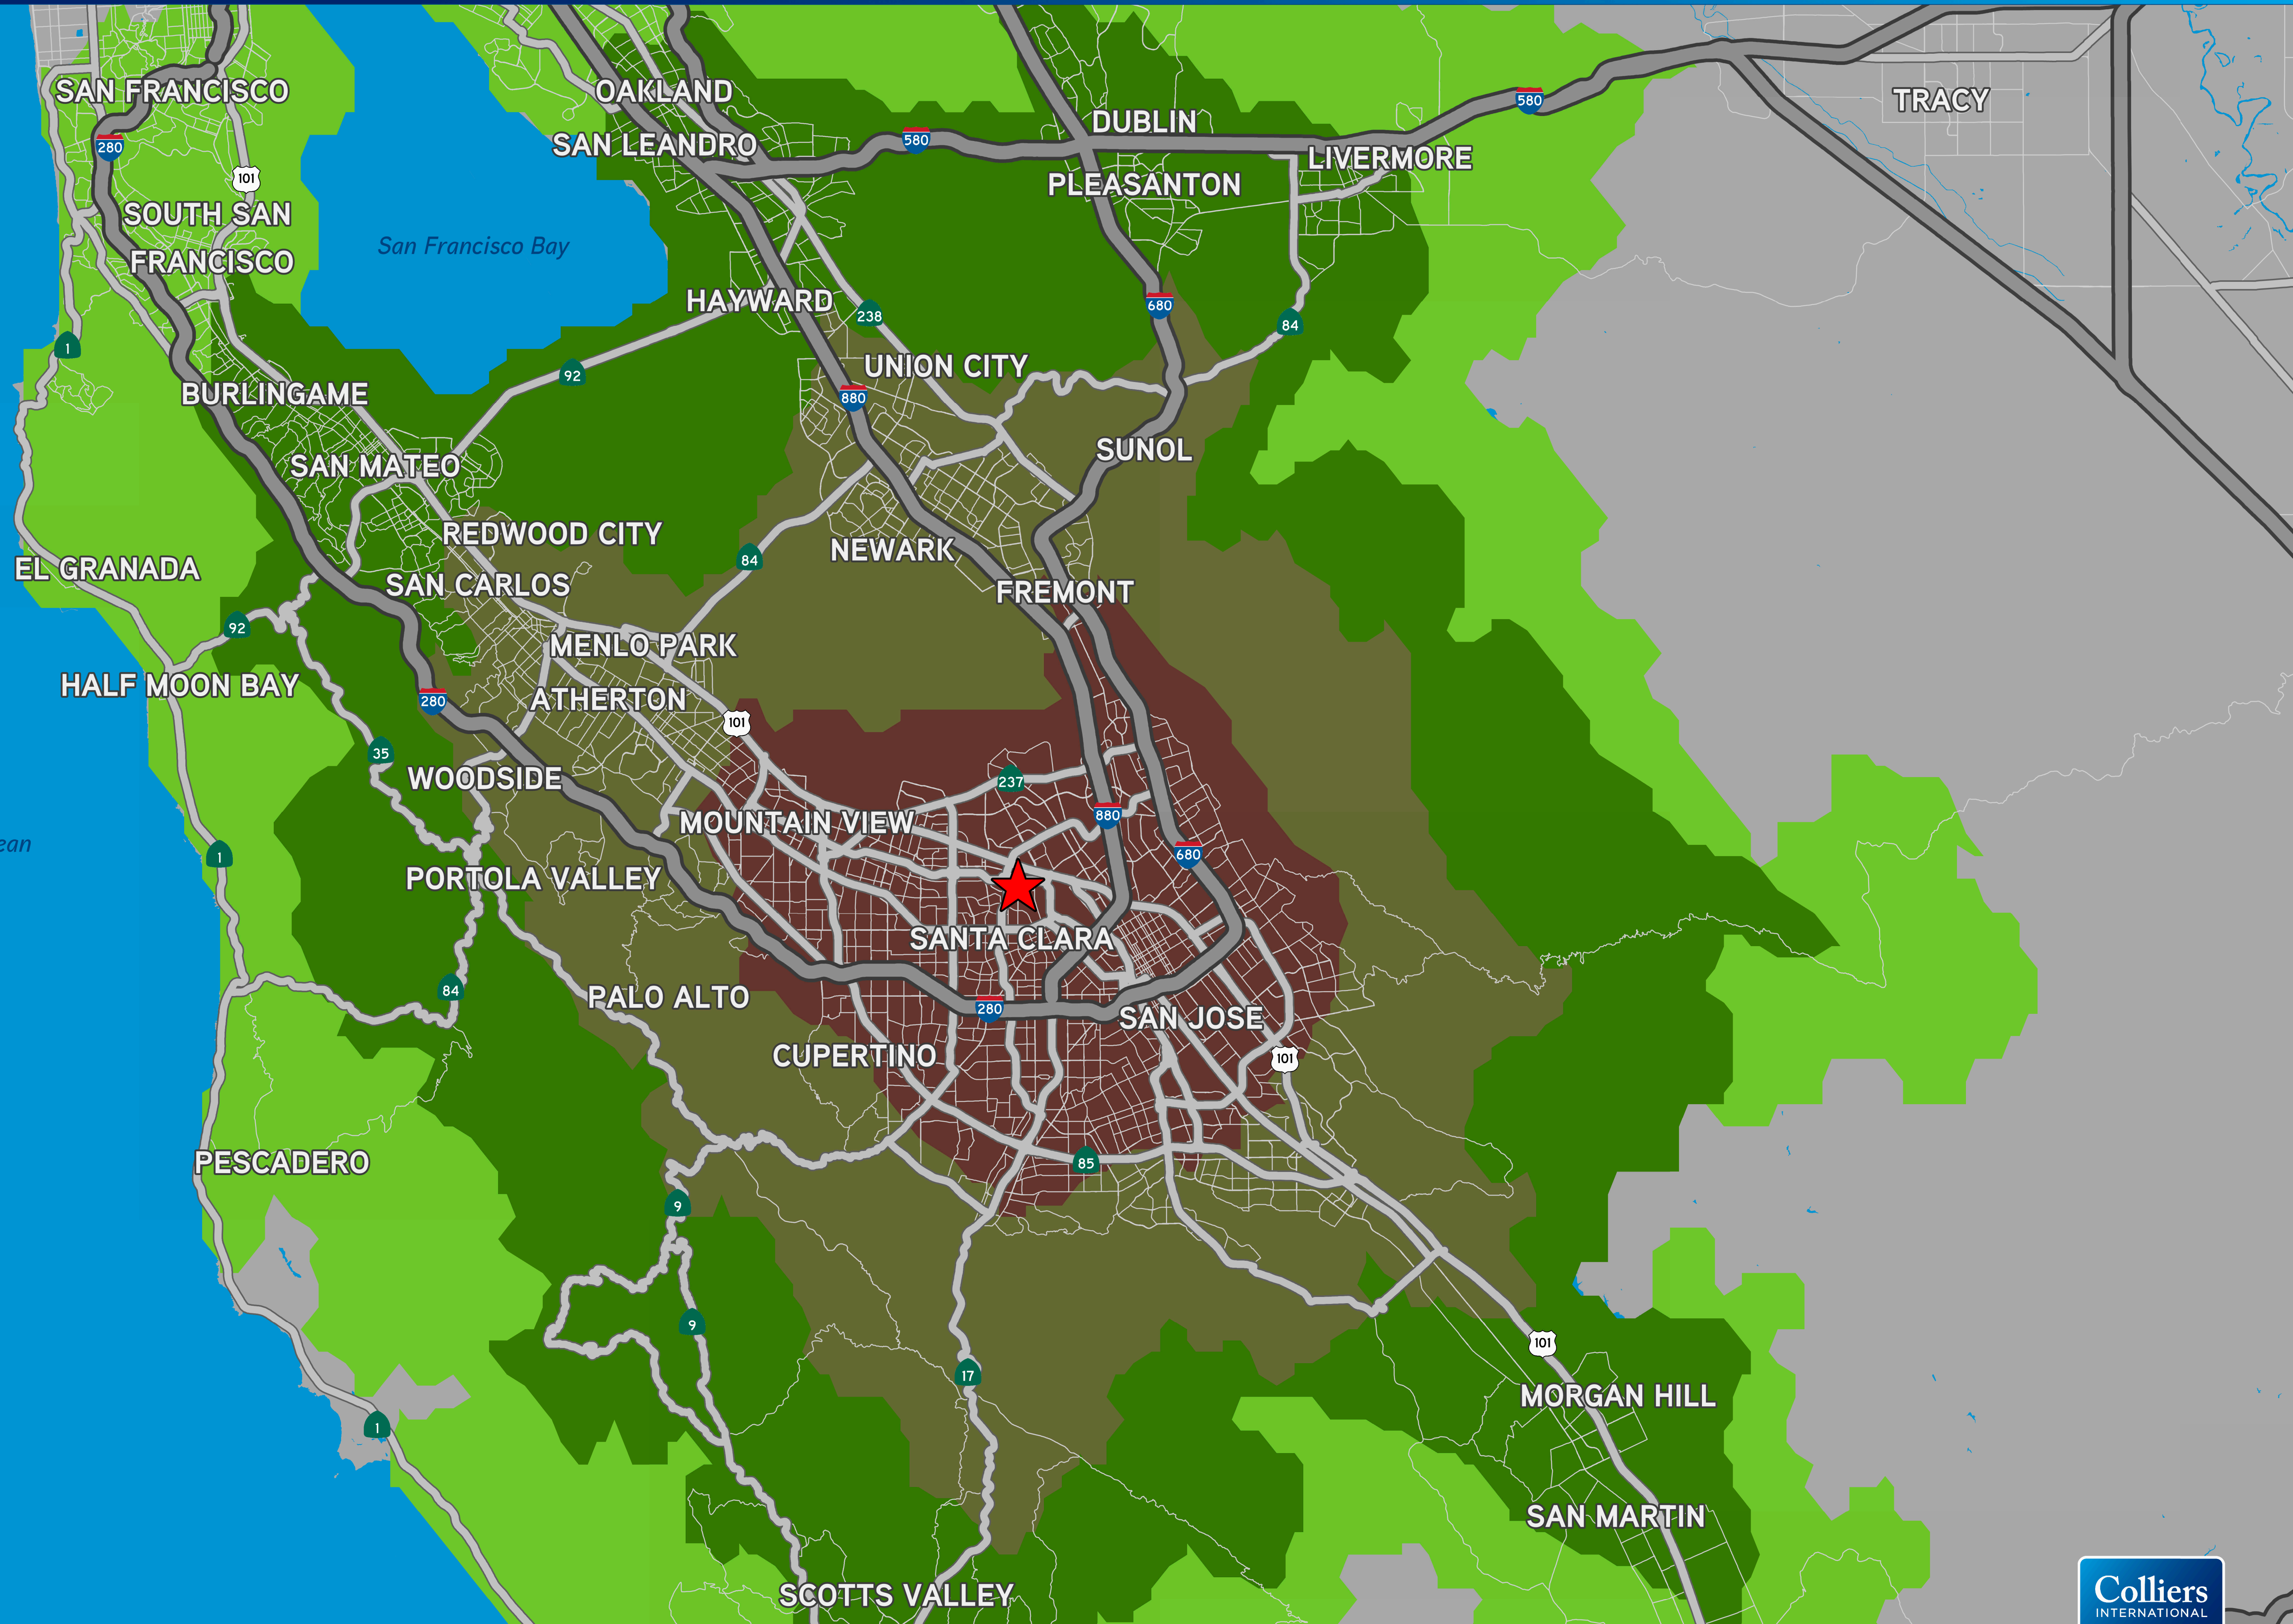

Drive Times

Bay Area, CA

Subject

Drive Time
Normal Traffic

- 15 Minutes
- 30 Minutes
- 45 Minutes
- 60 Minutes

Miles